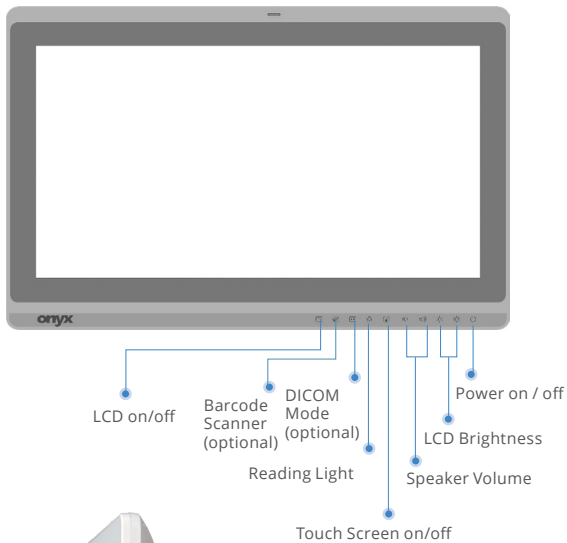

Surgical and Server Level Workstation

ZEUS-248

24" Fanless Smart View 7th Generation Core i7 Multi-Touch Medical Station

Features

- Intel® 7th Generation Core i7-7600U 3.9GHz Dual Core Processor
- 24" 250-nit Full HD High Contrast MVA LCD
- Supports DDR4 SODIMM up to 32GB
- Capacitive Multi-Touch Screen / 5 Wire Resistive Touch Screen
- Easy Cleaning Flat Screen
- 10 Programmable Smart Function Keys with Dual Colors LED Status Indication
- LAN/USB(optional)/COM(optional) Medical Isolation
- Super Speed 10Gb/s USB 3.1 Port
- PCI Express[x4] x 1, PCI Express[x1] , PCI x1(optional)
- Trusted Platform Module / Smart Card Reader(optional) / RFID Reader(optional)
- Remote Management: Intel Active Management Technology
- +12V to +24V wide range DC input / 100V to 240V AC input
- 25Wh Backup Battery(optional)

Specifications

Main Specifications

Processor	Intel® 7th Generation Core i7-7600U 3.9GHz Dual Core
System Memory	DDR4 SODIMM up to 32GB
Expansion	PCI Express[x4] x 1, PCI Express[x1] , PCI x1(optional)
Storage Disk Drive	2.5" SATA Hard Disk Drive/SSD x 1 Slim DVD-RW Drive x 1(optional) M.2 SSD x 1
Security	Trusted Platform Module, Smart Card reader(optional), RFID(optional)
Wireless Communication	802.11a/b/g/n/ac(optional), Bluetooth 4.0 (optional)
Speaker	5W x 2
Function Key	Speaker Volume Up/Down, LCD Brightness Up/Down, LCD On/Off, Touch Screen On/Off, DICOM Mode(optional), Reading Light On/Off
Power Requirement	DC 12~24V / AC 100~240V , 22Wh Back Up Battery(optional)
OS Support	Windows® 10, Linux®

Display

Size	24" LCD
Resolution	1920 x 1080
Luminance	250 nits
View Angle	178°(H)/178°(V)
Contrast Ratio	3000:1
Back Light Life Time	30,000 Hours
Touch Screen	Capacitive Multi-Touch/5-Wire Resistive

I/O

USB	USB 3.0 x 4, USB 3.1 x 2(in side I/O), Isolated USB 2.0 x1(optional)
Serial Port	Isolated RS-232 x 2(optional)
Ethernet	Isolated Gigabit LAN x 2
Audio	Mic(optional)/ Line out(optional)
Video Out	Display Port x 2(optional)