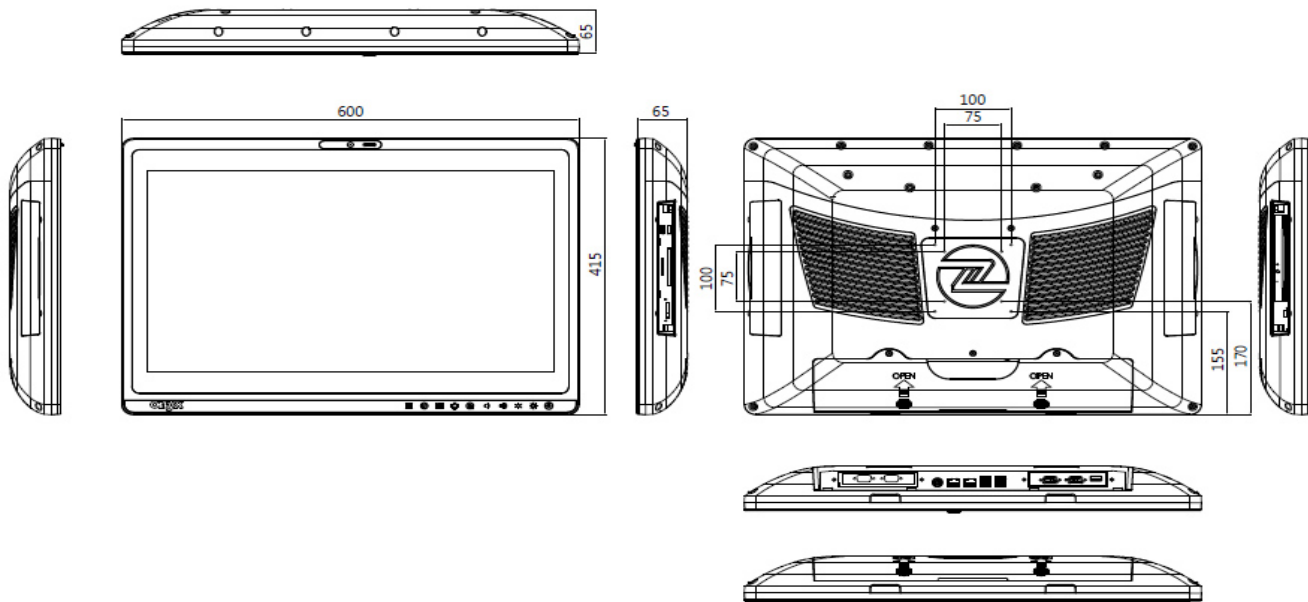

24" Fanless Smart View 7th Generation Core i7 Multi-Touch Medical Station

Dimension / Unit: mm

Ordering Information

» ZEUS-248ST-A5-1010 i7-7600U,4GB RAM,24" LCD,12~24V DC ,Capacitive Touch	» ZEUS-248ST-A5-1110 i7-7600U,4GB RAM,24" LCD,100~240V AC, Capacitive Touch
» ZEUS-248ST-A6-1010 i5-7300U,4GB RAM,24" LCD,12~24V DC,Capacitive Touch	» ZEUS-248ET-A5-1110 i7-7600U,4GB RAM,24" LCD,100~240V AC, Resistive Touch
» ZEUS-248ET-A5-1010 i7-7600U,4GB RAM,24" LCD,12~24V DC,Resistive Touch	» ZEUS-248ST-A6-1110 i5-7300U,4GB RAM,24" LCD,100~240V AC, Capacitive Touch
» ZEUS-248ET-A6-1010 i5-7300U,4GB RAM,24" LCD,12~24V DC,Resistive Touch	» ZEUS-248ET-A6-1110 i5-7300U,4GB RAM,24" LCD,100~240V AC, Resistive Touch

Optional Accessories

» 1255301202 Medical Power Adapter, 120W, 24V	» OPM-V03B-A2 One Display Port Kit
» OPM-C16W-A6 Mini Card WLAN Kit, IEEE 802.11a/b/g/n + Bluetooth 4.0	» OPM-T017-A5 Hot Swap Rack w/Lock Kit for 2.5" HDD/SSD
» OPM-T003-A5 Slim Slot-in DVD-RW Drive	» OPM-T012-A2 Two RS-232 Kit
» OPM-T006-A1 Smart Card Reader Kit	» OPM-V04B-A1 DICOM Kit
» OPM-P09C-A3 25Wh Backup Battery	» OPM-R02X-A1 PCI Express [X1] Riser Kit
» OPM-C02C-A4 Two Isolated RS-232 PCIe Card	» OPM-R01P-A1 PCI Riser Kit
» OPM-C02C-A3 One Isolated USB 2.0 + Two Isolated R-232 PCIe Card	» OPM-U01T-A1 Line-out/Line-in/Mic Kit
» OPM-V03B-A1 One Display Port + Two RS-232 Kit	» OPM-S07R-A4 RFID Reader Kit