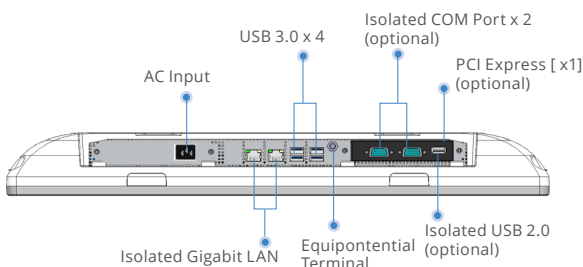

Surgical and Server Level Workstation

ZEUS-248

24" Fanless Smart View 7th Generation Core i7 Multi-Touch Medical Station

Features

- Intel® 7th Generation Core i7-7600U 3.9GHz Dual Core Processor
- 24" 250-nit Full HD High Contrast MVA LCD
- Supports DDR4 SODIMM up to 32GB
- Capacitive Multi-Touch Screen / 5 Wire Resistive Touch Screen
- Easy Cleaning Flat Screen
- 10 Programmable Smart Function Keys with Dual Colors LED Status Indication
- LAN/USB(optional)/COM(optional) Medical Isolation
- Super Speed 10Gb/s USB 3.1 Port
- PCI Express[x4] x 1, PCI Express[x1] , PCI x1(optional)
- Trusted Platform Module / Smart Card Reader(optional) / RFID Reader(optional)
- Remote Management: Intel Active Management Technology
- +12V to +24V wide range DC input / 100V to 240V AC input
- 25Wh Backup Battery(optional)

USB	USB 3.0 x 4, USB 3.1 x 2(in side I/O), Isolated USB 2.0 x1(optional)
Serial Port	Isolated RS-232 x 2(optional)
Ethernet	Isolated Gigabit LAN x 2
Audio	Mic(optional)/ Line out(optional)
Video Out	Display Port x 2(optional)

Mechanical and Environmental

Power Consumption	Full Loading: 60 Watts
Operating Temperature	0°C ~ 40°C(32°F ~ 104°F)
Storage Temperature	-20°C ~ 60°C(-4°F ~ 140°F)
Mounting	VESA 75/100 mm
Degree of Protection	IP65 in the front, IP54 in the back
Dimension	600 x 415 x 65 mm
Package Size	790 x 220 x 550 mm
Gross Weight	14 kg (30.86 lb)
Net Weight	9.2kg (20.28lb)
Certifications	CE: EN 60601-1-2:2015(V4.0), EN 60601-1:2006/A1:2013(V3.1) FCC: Part 18 Class B UL: ANSI/AAMI ES60601-1:2012 (V3.1) cUL: CAN/CSA-C22.2 No. 60601-1:2014 (V3.1)