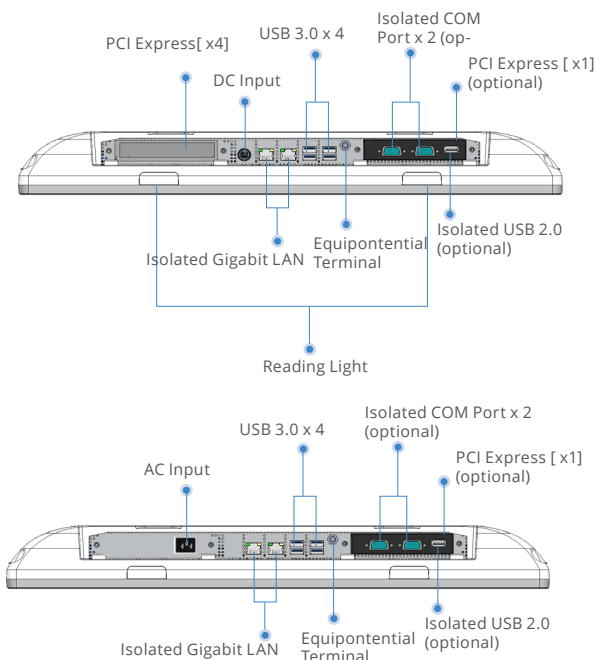

Surgical and Server Level Workstation

ZEUS-248

24" Fanless Smart View 7th Generation Core i7 Multi-Touch Medical Station

Features

- Intel® 7th Generation Core i7-7600U 3.9GHz Dual Core Processor
- 24" 250-nit Full HD High Contrast MVA LCD
- Supports DDR4 SODIMM up to 32GB
- Capacitive Multi-Touch Screen / 5 Wire Resistive Touch Screen
- Easy Cleaning Flat Screen
- 10 Programmable Smart Function Keys with Dual Colors LED Status Indication
- LAN/USB(optional)/COM(optional) Medical Isolation
- Super Speed 10Gb/s USB 3.1 Port
- PCI Express[x4] x 1, PCI Express[x1] , PCI x1(optional)
- Trusted Platform Module / Smart Card Reader(optional) / RFID Reader(optional)
- Remote Management: Intel Active Management Technology
- +12V to +24V wide range DC input / 100V to 240V AC input
- 25Wh Backup Battery(optional)

Display

Size	24" LCD
Resolution	1920 x 1080
Luminance	250 nits
View Angle	178°(H)/178°(V)
Contrast Ratio	3000:1
Back Light Life Time	30,000 Hours
Touch Screen	Capacitive Multi-Touch/5-Wire Resistive

I/O

USB	USB 3.0 x 4, USB 3.1 x 2(in side I/O), Isolated USB 2.0 x1(optional)
Serial Port	Isolated RS-232 x 2(optional)
Ethernet	Isolated Gigabit LAN x 2
Audio	Mic(optional)/ Line out(optional)
Video Out	Display Port x 2(optional)

Mechanical and Environmental

Power Consumption	Full Loading: 60 Watts
Operating Temperature	0°C ~ 40°C(32°F ~ 104°F)
Storage Temperature	-20°C ~ 60°C(-4°F ~ 140°F)
Mounting	VESA 75/100 mm
Degree of Protection	IP65 in the front, IP54 in the back
Dimension	600 x 415 x 65 mm
Package Size	790 x 220 x 550 mm
Gross Weight	14 kg (30.86 lb)
Net Weight	9.2kg (20.28lb)
Certifications	CE: EN 60601-1-2:2015(V4.0), EN 60601-1:2006/A1:2013(V3.1) FCC: Part 18 Class B UL: ANSI/AAMI ES60601-1:2012 (V3.1) cUL: CAN/CSA-C22.2 No. 60601-1:2014 (V3.1)