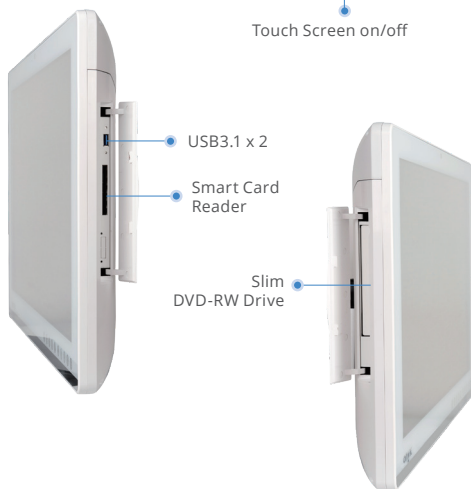

Surgical and Server Level Workstation

ZEUS-248

24" Fanless Smart View 7th Generation Core i7 Multi-Touch Medical Station

Features

- Intel® 7th Generation Core i7-7600U 3.9GHz Dual Core Processor
- 24" 250-nit Full HD High Contrast MVA LCD
- Supports DDR4 SODIMM up to 32GB
- Capacitive Multi-Touch Screen / 5 Wire Resistive Touch Screen
- Easy Cleaning Flat Screen
- 10 Programmable Smart Function Keys with Dual Colors LED Status Indication
- LAN/USB(optional)/COM(optional) Medical Isolation
- Super Speed 10Gb/s USB 3.1 Port
- PCI Express[x4] x 1, PCI Express[x1] , PCI x1(optional)
- Trusted Platform Module / Smart Card Reader(optional) / RFID Reader(optional)
- Remote Management: Intel Active Management Technology
- +12V to +24V wide range DC input / 100V to 240V AC input
- 25Wh Backup Battery(optional)

Display

Size	24" LCD
Resolution	1920 x 1080
Luminance	250 nits
View Angle	178°(H)/178°(V)
Contrast Ratio	3000:1
Back Light Life Time	30,000 Hours
Touch Screen	Capacitive Multi-Touch/5-Wire Resistive

I/O

USB	USB 3.0 x 4, USB 3.1 x 2(in side I/O), Isolated USB 2.0 x1(optional)
Serial Port	Isolated RS-232 x 2(optional)
Ethernet	Isolated Gigabit LAN x 2
Audio	Mic(optional)/ Line out(optional)
Video Out	Display Port x 2(optional)