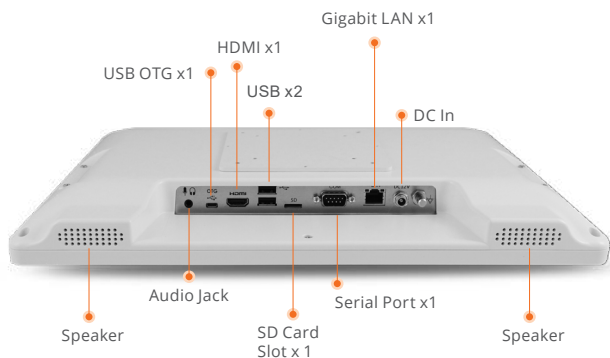

ONYX-BE153R

15.6" Fanless Android Bedside Infotainment Touch Terminal

Features

- Rockchip RK3288 Processor
- Android 6.0
- 15.6" Wide Color TFT LCD Touch Terminal
- PCT with Multi-Touch support
- Intuitive Front Access Function Keys
- IP65 Waterproof in front
- Optional VOIP Phone, Webcam and RFID.
- EN 60601-1, UL 60601-1

Specifications

Main Specifications

Processor	Rockchip RK3288 ARM Cortex-A17 QC 1.6GHz
System Memory	DDR3L 2GB
Expansion Interface	Mini PCIe Slot x 1
Storage Disk Drive	16GB eMMC
Wireless Communication	802.11 ac + BT 4.1
Camera	5 Megapixels
Speaker	3W x2
Security	13.56MHz RFID Reader (Optional)
Function Key	Power, Volume Up/Down, Brightness Up/Down, LCD On/Off, Touch On/Off
Power Requirement	DC 12V / Power Over Ethernet
OS Support	Android 6.0

Display

Size / Type	15.6" (16:9) Color TFT LCD
Max. Resolution	1920 x 1080 FHD
Luminance(cd/m2)(TYP)	220 nits
Max. Colors	16.7 M
Viewing Angle	90 (H)/60(V)
Contrast Ratio	500:1
Touch Screen	Projected Capacitive Touch

I/O

USB	USB 2.0 (Type-A) x2
Serial Port	RS-232 x1 (Optional)
Ethernet	Gigabit LAN x1 (Support Power over Ethernet)
Audio	3.5mm Phone Jack x1
Video	HDMI Out x1 (Optional)
SD Card Slot	Micro SD x1 (Optional)
DC-In	DC-In Jack x1