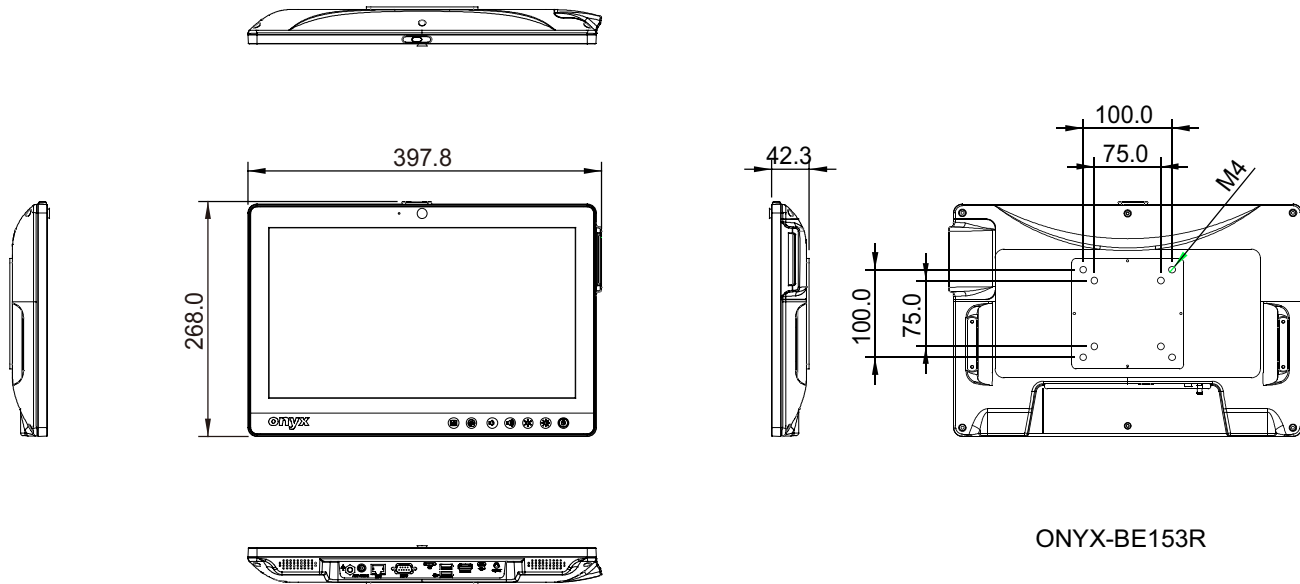

15.6" Fanless Android Bedside Infotainment Touch Terminal

Dimension / Unit: mm

Ordering Information

- » ONYX-BE153R-P01-A1-0201
  RISC Beside Terminal.RK3288.15.6.C-TS.2GB RAM.16GB eMMC.Camera.POE.Android 6.x
- » ONYX-BE153R-P01-A1-0202
  RISC Beside Terminal.RK3288.15.6.C-TS.2GB RAM.16GB eMMC.POE.Android 6.x

Optional Accessories

- » 1757306039
  Medical Adapter.60W.12V/5A
- » OPM-T018-A1
  VoIP Handset w/o keypads