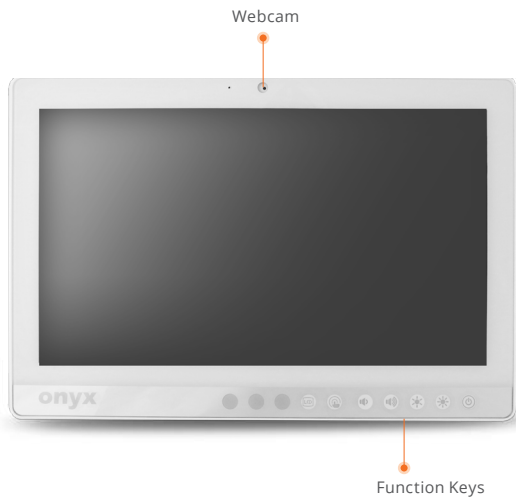

ONYX-BE153R

15.6" Fanless Android Bedside Infotainment Touch Terminal

Features

- Rockchip RK3288 Processor
- Android 6.0
- 15.6" Wide Color TFT LCD Touch Terminal
- PCT with Multi-Touch support
- Intuitive Front Access Function Keys
- IP65 Waterproof in front
- Optional VOIP Phone, Webcam and RFID.
- EN 60601-1, UL 60601-1

Specifications

Main Specifications

Processor	Rockchip RK3288 ARM Cortex-A17 QC 1.6GHz
System Memory	DDR3L 2GB
Expansion Interface	Mini PCIe Slot x 1
Storage Disk Drive	16GB eMMC
Wireless Communication	802.11 ac + BT 4.1
Camera	5 Megapixels
Speaker	3W x2
Security	13.56MHz RFID Reader (Optional)
Function Key	Power, Volume Up/Down, Brightness Up/Down, LCD On/Off, Touch On/Off
Power Requirement	DC 12V / Power Over Ethernet
OS Support	Android 6.0

Display

Size / Type	15.6" (16:9) Color TFT LCD
Max. Resolution	1920 x 1080 FHD
Luminance(cd/m2)(TYP)	220 nits
Max. Colors	16.7 M
Viewing Angle	90 (H)/60(V)
Contrast Ratio	500:1
Touch Screen	Projected Capacitive Touch

I/O

USB	USB 2.0 (Type-A) x2
Serial Port	RS-232 x1 (Optional)
Ethernet	Gigabit LAN x1 (Support Power over Ethernet)
Audio	3.5mm Phone Jack x1
Video	HDMI Out x1 (Optional)
SD Card Slot	Micro SD x1 (Optional)
DC-In	DC-In Jack x1